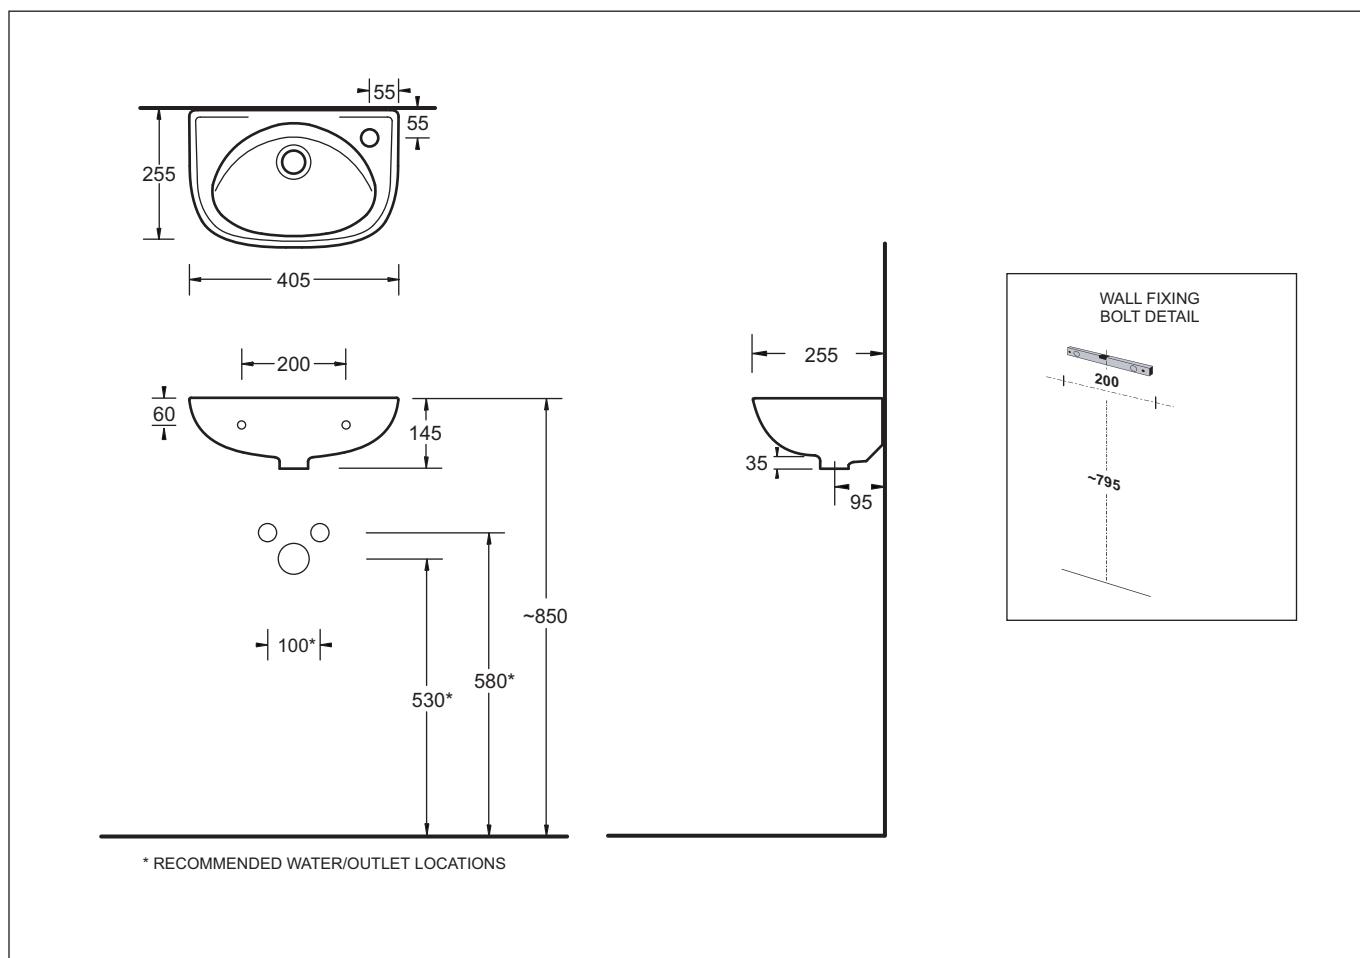

CLASSICA COMPACT

WALL BASIN

Nominal Size 400 x 250mm

1 TAPHOLE

CLASSICA COMPACT

WALL BASIN

- Compact vitreous china hand rinse basin
- Standard overflow
- Soap platform
- Single tap hole on right hand side
- 32mm waste outlet
- Bowl capacity 2.2L
- 400 x 250mm

Provided

| Item | Description | Code |
|---------------|------------------------|-------|
| Basin | Classica 40 Wall Basin | J3150 |
| Overflow Trim | CP Cap | X063 |
| Installation | Wall Installation Kit | X022 |

Optional

| | | |
|--------------|--------------------------|-----|
| Plug & Waste | 32/40mm Overflow-Chrome | PW1 |
| Plug & Waste | 32/40mm Overflow-Plastic | PW2 |

All dimensions are in millimetres and are subject to normal manufacturing variation of +/- 3mm on all surfaces. As product development is ongoing BPA reserves the right to vary specifications without notice