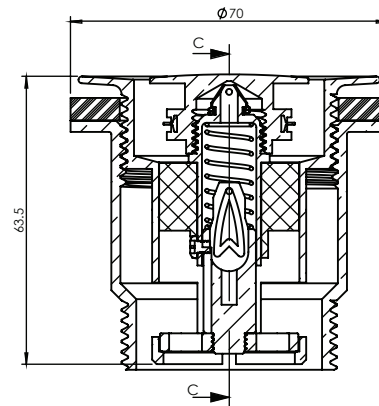

# BATH POP DOWN® 40mm

PLUG & WASTES

- ✔ Suits bath with 40mm outlet. No Overflow
- ✔ Innovative quick remove cartridge
- ✔ Lifetime replacement guarantee on cartridge
- ✔ World Wide Patents Granted or Pending

CODE	OUTLET SIZE	FINISH	CTN QTY
21811.01	40mm	Chrome	36