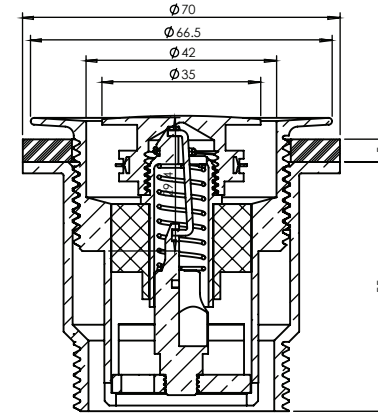

# BATH POP DOWN® 40mm

PLUG & WASTES

- ✔ Suits bath with 40mm outlet. No Overflow
- ✔ Innovative quick remove cartridge
- ✔ Lifetime replacement guarantee on cartridge
- ✔ World Wide Patents Granted or Pending

CODE	OUTLET SIZE	FINISH	CTN QTY
21811.01	40mm	Chrome	36