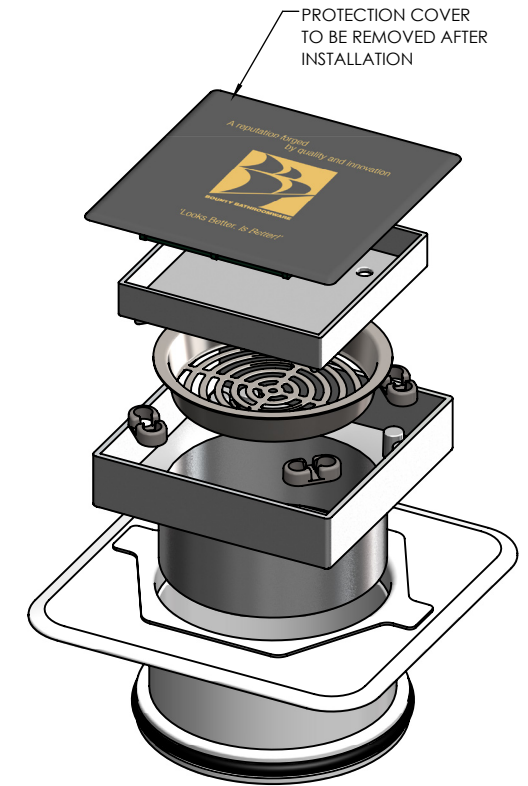

SQUARE BERMUDA MEGAFLEX™ 100x100mm 100mm OUTLET

FLOOR WASTES

- ✓ Solid brass construction
- ✓ With ABS megaflex™ base
- ✓ Protective cover for Installation, Sound Dampeners as standard

CODE	OUTLET SIZE	FINISH	CTN QTY
11203.01	100mm	Chrome	20

Available Finishes

.01 Chrome

.02 Satin Chrome

.03 Gold

.04 Polished Brass

.05 Black Chrome

.06 Brushed Nickel

.08 Rose Gold