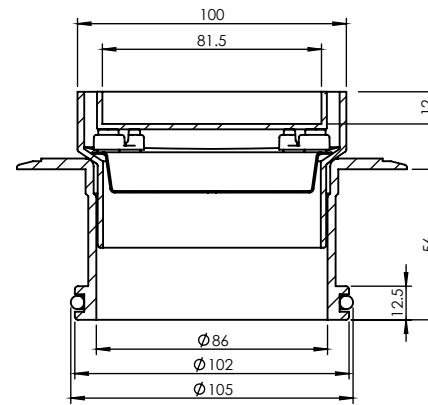

SQUARE BERMUDA MEGAFLEX™ 100x100mm 100mm OUTLET

FLOOR WASTES

- ✓ Solid brass construction
- ✓ With ABS megaflex™ base
- ✓ Protective cover for Installation, Sound Dampeners as standard

CODE	OUTLET SIZE	FINISH	CTN QTY
11203.01	100mm	Chrome	20