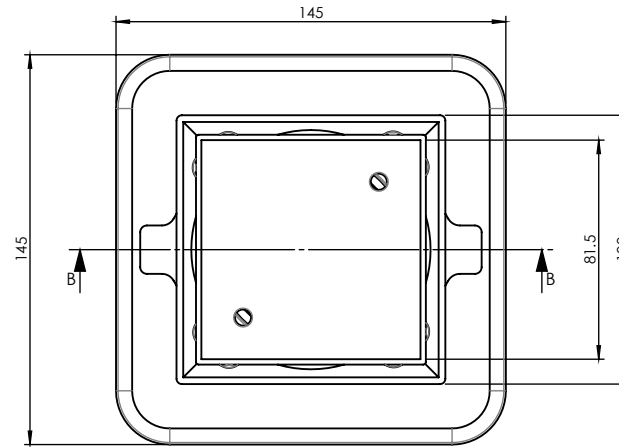

SQUARE BERMUDA MEGAFLEX™ 100x100mm 100mm OUTLET

FLOOR WASTES

- ✓ Solid brass construction
- ✓ With ABS megaflex™ base
- ✓ Protective cover for Installation, Sound Dampeners as standard

CODE	OUTLET SIZE	FINISH	CTN QTY
11203.01	100mm	Chrome	20