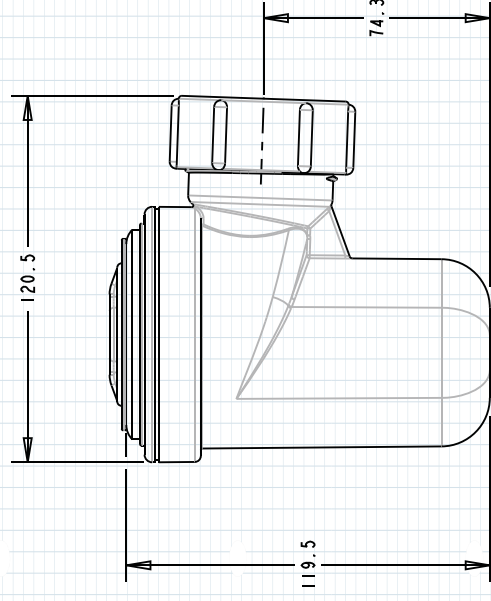

MICRO TRAPS

BRASS GRATE - PVC PLUG & BRASS POP-UP

BRASS GRATE - PVC PLUG			
PLASTEC ID	DIA(MM)	GRATE COLOUR	BODY FINISH
15572	40x40	CHROME	WHITE
15916	40x40	CHROME	CHROME*

NOTES:

- Ideal for disabled basins.
- Suitable for all basins, including basins with internal overflows.
- Suits most 32mm and 40mm basins.
- *Chrome body is ideal for exposed installations.

MEASUREMENTS (MM)

MEASUREMENTS (MM)

BRASS POP-UP

PLASTEC ID	DIA(MM)	GRATE COLOUR	BODY FINISH
15171	40x40	CHROME	WHITE
15917	40x40	CHROME	CHROME

NOTES:

- Ideal for disabled basins.
- Provides additional space in vanity unit.
- Suits most 32mm and 40mm basins.
- Suitable for basins with internal overflow.