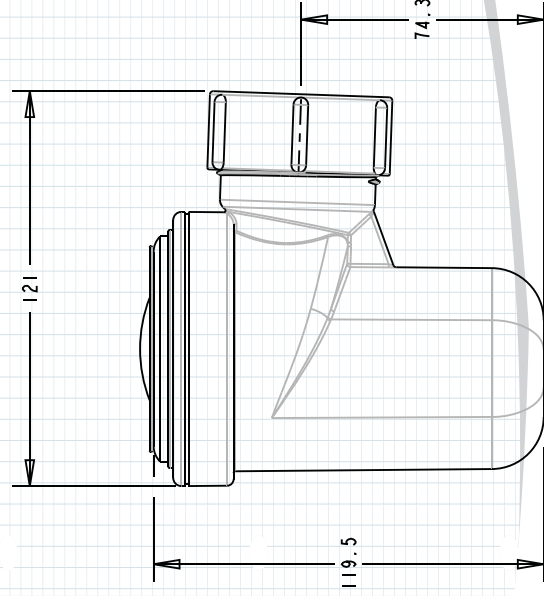

MICRO TRAPS

BRASS GRATE - PVC PLUG & BRASS POP-UP

BRASS GRATE - PVC PLUG			
PLASTEC ID	DIA(MM)	GRATE COLOUR	BODY FINISH
15572	40x40	CHROME	WHITE
15916	40x40	CHROME	CHROME*

NOTES:

- Ideal for disabled basins.
- Suitable for all basins, including basins with internal overflows.
- Suits most 32mm and 40mm basins.
- *Chrome body is ideal for exposed installations.

MEASUREMENTS (MM)

MEASUREMENTS (MM)

BRASS POP-UP

PLASTEC ID	DIA(MM)	GRATE COLOUR	BODY FINISH
15171	40x40	CHROME	WHITE
15917	40x40	CHROME	CHROME

NOTES:

- Ideal for disabled basins.
- Provides additional space in vanity unit.
- Suits most 32mm and 40mm basins.
- Suitable for basins with internal overflow.