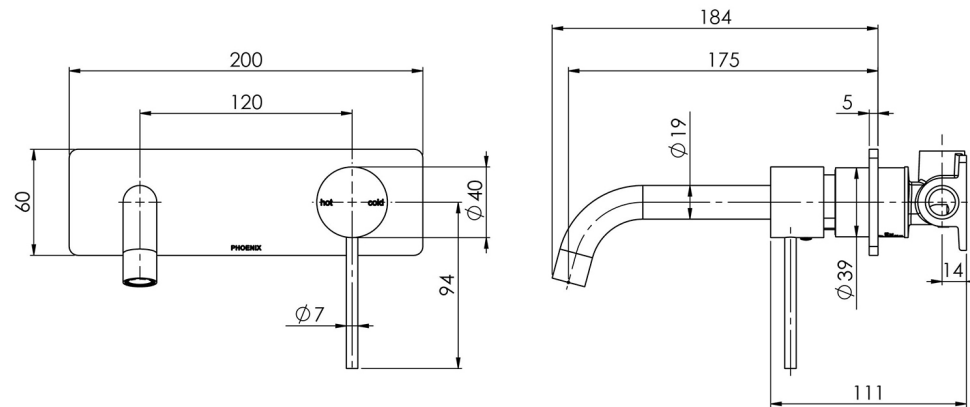

VIVID SLIMLINE

VIVID SLIMLINE WALL BASIN MIXER SET 180MM CURVED

SPECIFICATIONS

AVAILABLE IN

VS785 CHR
Chrome

VS785 BN
Brushed Nickel

VS785 GM
Gun Metal

VS785 MB
Matte Black

Please visit <https://www.phoenixtapware.com.au/warranty> to view the full warranty

While we aim to ensure the specifications shown are correct at time of printing, Phoenix Tapware reserves the right to make modifications without prior notice. Always use the physical product measurements for mark-ups and roughing-in as the line drawing shown may differ from the actual product over time. All measurements are shown in millimetres. Colours may vary from image shown.