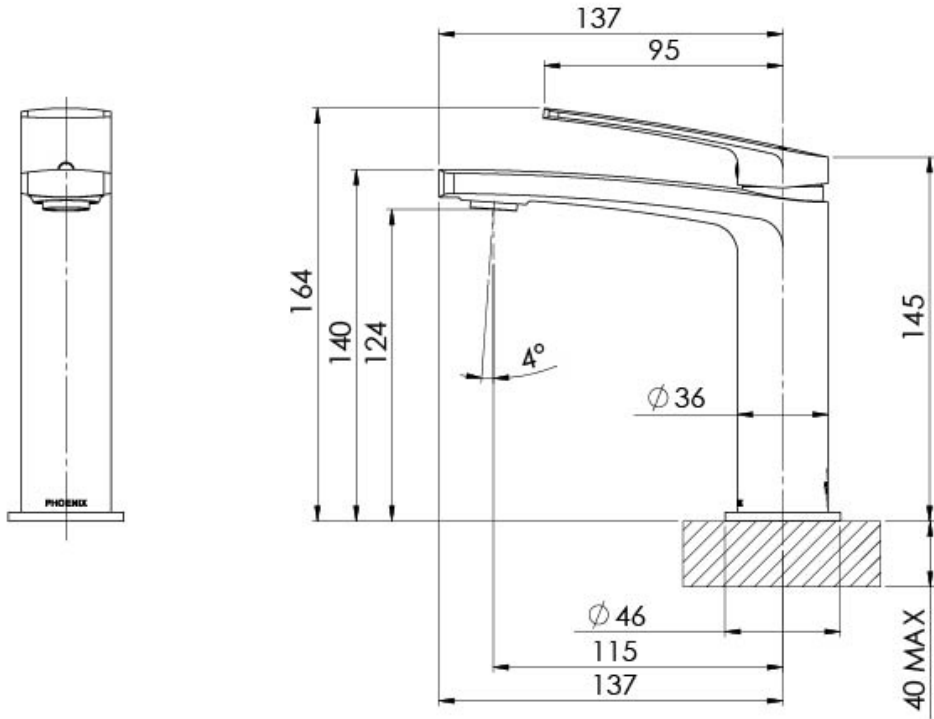

MEKKO

MEKKO BASIN MIXER

SPECIFICATIONS

AVAILABLE IN

115-7700-00
Chrome

115-7700-40
Brushed Nickel

115-7700-30
Gun Metal

115-7700-10
Matte Black

Please visit <https://www.phoenixtapware.com.au/warranty> to view the full warranty

While we aim to ensure the specifications shown are correct at time of printing, Phoenix Tapware reserves the right to make modifications without prior notice. Always use the physical product measurements for mark-ups and roughing-in as the line drawing shown may differ from the actual product over time. All measurements are shown in millimetres. Colours may vary from image shown.