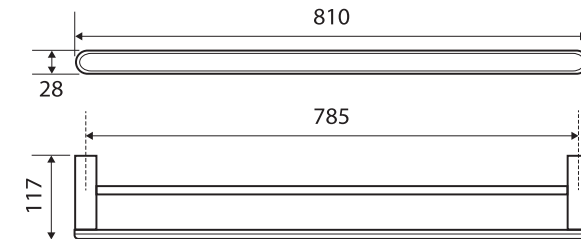

Empire

810MM DOUBLE TOWEL RAIL

Features

- Made from brass and zinc
- Fixed length rail (not removable or adjustable)
- High-strength mounting brackets
- Matching mixers, showers and bath outlets available

Please Note: This product may have a visible Fienza or Watermark logo.

Available in

Chrome
88808810

Cleaning & Care

- Regularly clean with mild soapy water using a microfibre cloth.
- In highly polluted or coastal locations, we recommend cleaning 2-3 times per week.
- Do not use harsh detergents, bleach, cream cleaners or citrus based cleaners. These substances are abrasive and will damage the surface.
- Do not use undue pressure and wipe in one direction only

While we aim to ensure specifications are correct at the time of publication, Fienza reserves the right to make modifications without prior notice. Physical colour may vary from image shown. All measurements are shown in millimetres. Always use physical product measurements for mark-ups and roughing-in as the technical drawing may differ from actual product received.