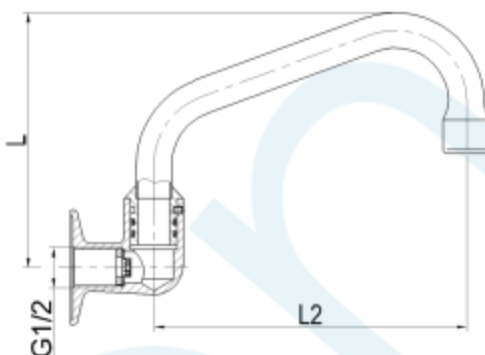

WALL SINK SPOUT SWIVEL TUBULAR (WELS RATED)

Brand Name: **elson**

CODE	DESCRIPTION	L (mm)	L2 (mm)	WELS Reg. Number
60316	SWIVEL SPOUT WALL TUBE 225mm CP WELS 3 STAR	137	221	T33560
60453	SWIVEL SPOUT WALL TUBE 180mm CP WELS 3 STAR	125	180	T33559
60476	SWIVEL SPOUT WALL TUBE 100mm CP WELS 3 STAR	113	175	TM33701
60477	SWIVEL SPOUT WALL TUBE 150mm CP WELS 3 STAR	129	159	T33558

Product Specification & Features

- Maximum Working Temperature: 80 °C
- Maximum Working Pressure: 800 KPa
- Threads: Complies with AS 1722.2
- Material: Brass
- Suitable for Potable Water, Complies with AS/NZS 4020
- WELS Rating: 3 STAR 9 L/Min