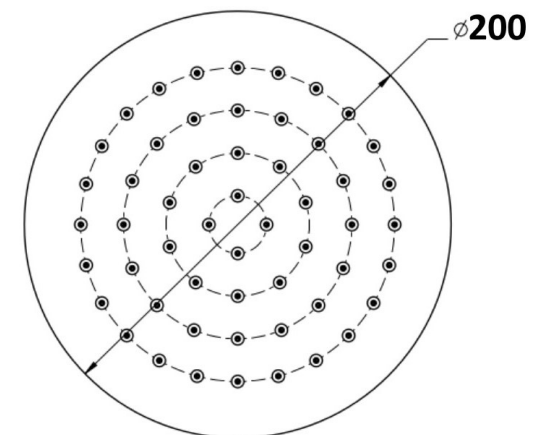

## AKEMI OVERHEAD ROSE 200MM PSS 10357

- Contemporary new design
- Available in 304 polished stainless steel
- WELS Rating 3 Star 9 LPM
- Maximum operating pressure 500kpa
- Minimum operating pressure 150kpa
- Maximum water temperature 80 degrees
- Must be installed by a licensed plumber