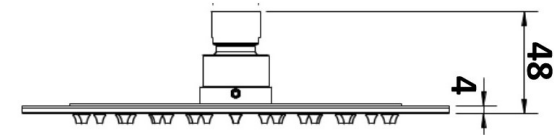

## AKEMI OVERHEAD ROSE 200MM PSS 10357

- Contemporary new design
- Available in 304 polished stainless steel
- WELS Rating 3 Star 9 LPM
- Maximum operating pressure 500kpa
- Minimum operating pressure 150kpa
- Maximum water temperature 80 degrees
- Must be installed by a licensed plumber